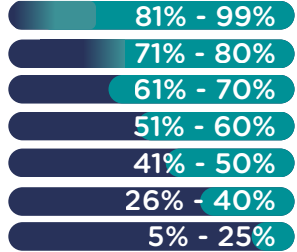

ASAP Athletics Program (Middle School)

- Athletic fees range \$500 - \$550 for 10-12 weeks (2x week)

2026-2027 Indexing Discounts

ASAP Contracted Days & Middle School Sports Discount

Corresponding Indexed Tuition Range*