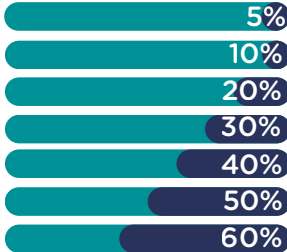

2026-2027 Indexing Discounts

ASAP Contracted Days & Middle School Sports Discount